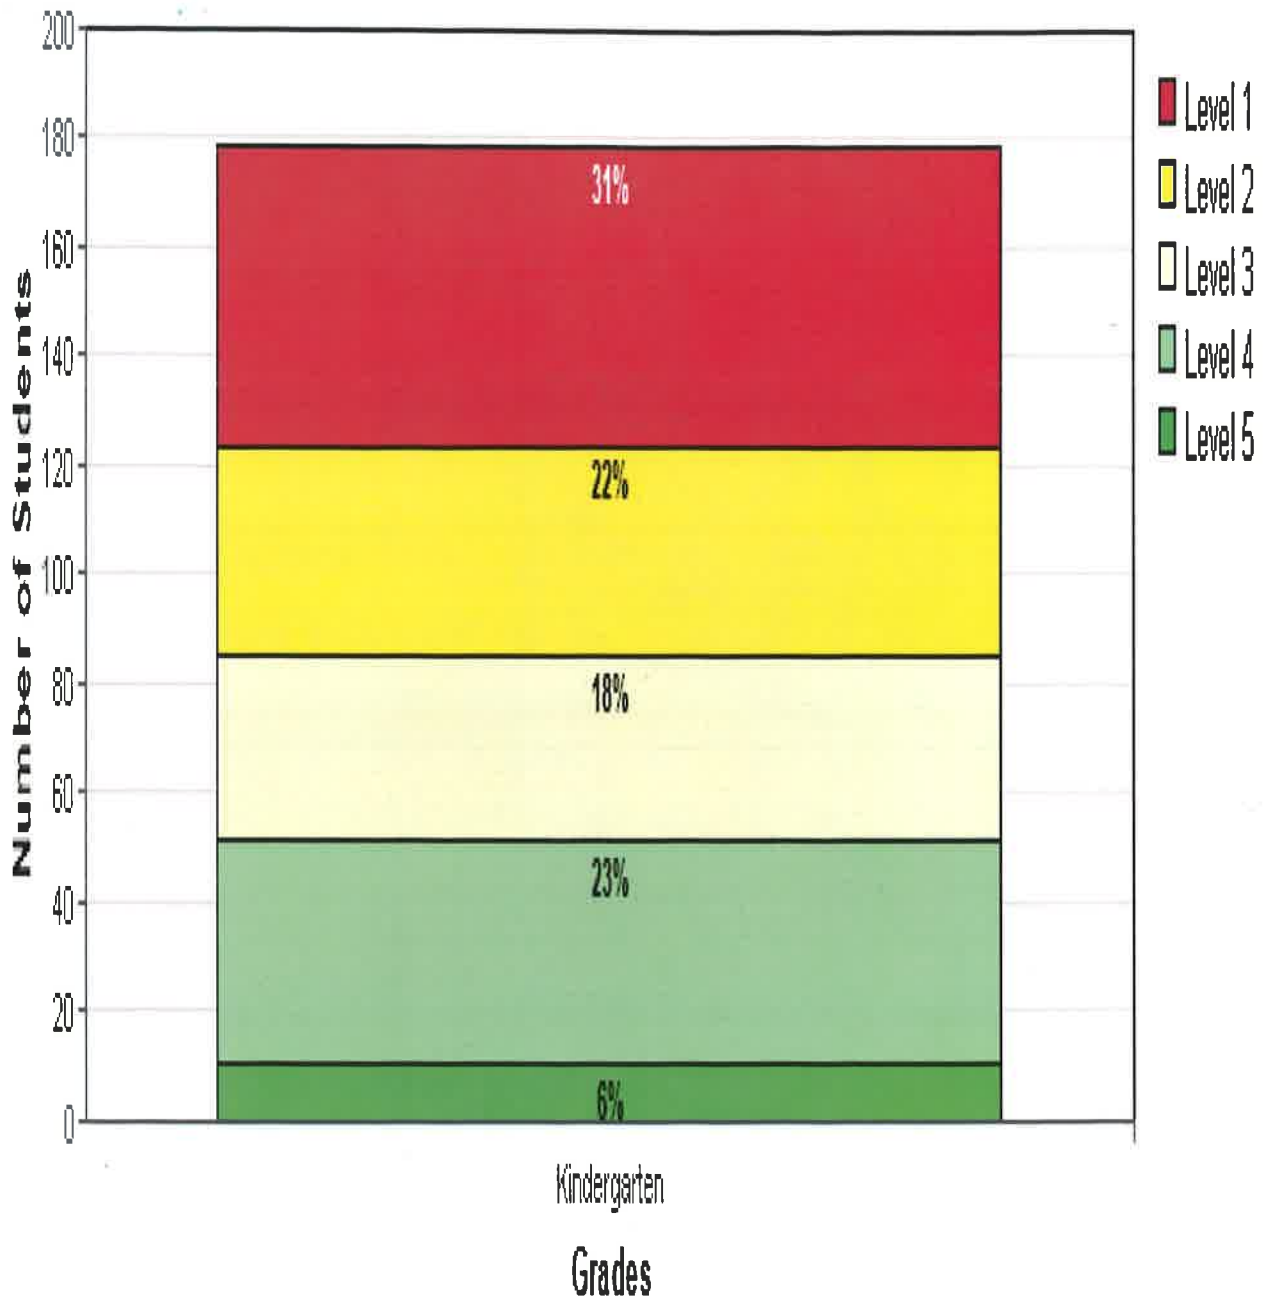

ISIP Math Summary (October 2018)

Ability Growth by Tier

ISIP™ Math results for Bloomfield Early Childhood Center

at Bloomfield School District - 2018/2019 School Year
as of Mon Oct 08 2018 09:10:51 AM (-06:00)

Kindergarten - Overall Math

Distribution Report

ISIP™ Math results for Bloomfield Early Childhood Center

at Bloomfield School District - 2018/2019 School Year
 as of Mon Oct 08 2018 09:11:34 AM (-06:00)

Kindergarten Overall Math - Score Distribution for October