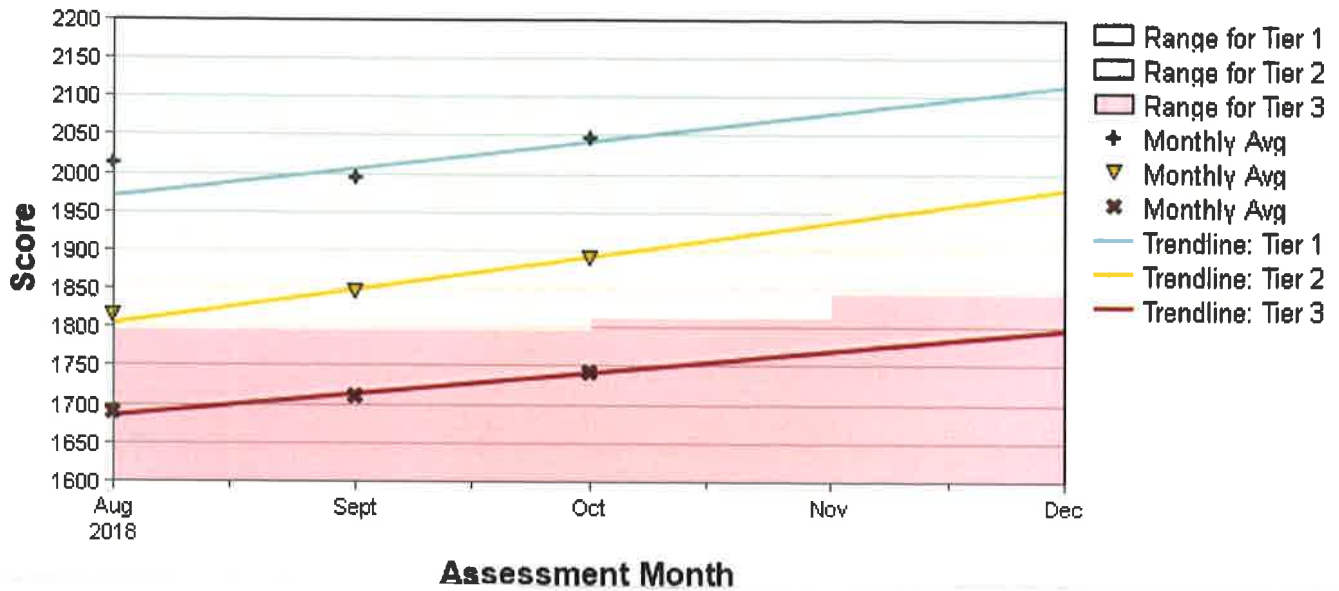

ISIP Math Summary (October 2018)

Ability Growth by Tier

ISIP™ Math results for Bloomfield Early Childhood Center

at Bloomfield School District - 2018/2019 School Year
as of Mon Oct 08 2018 09:10:51 AM (-06:00)

Kindergarten - Overall Math

Distribution Report

ISIP™ Math results for Bloomfield Early Childhood Center

at Bloomfield School District - 2018/2019 School Year
 as of Mon Oct 08 2018 09:11:34 AM (-06:00)

Kindergarten Overall Math - Score Distribution for October