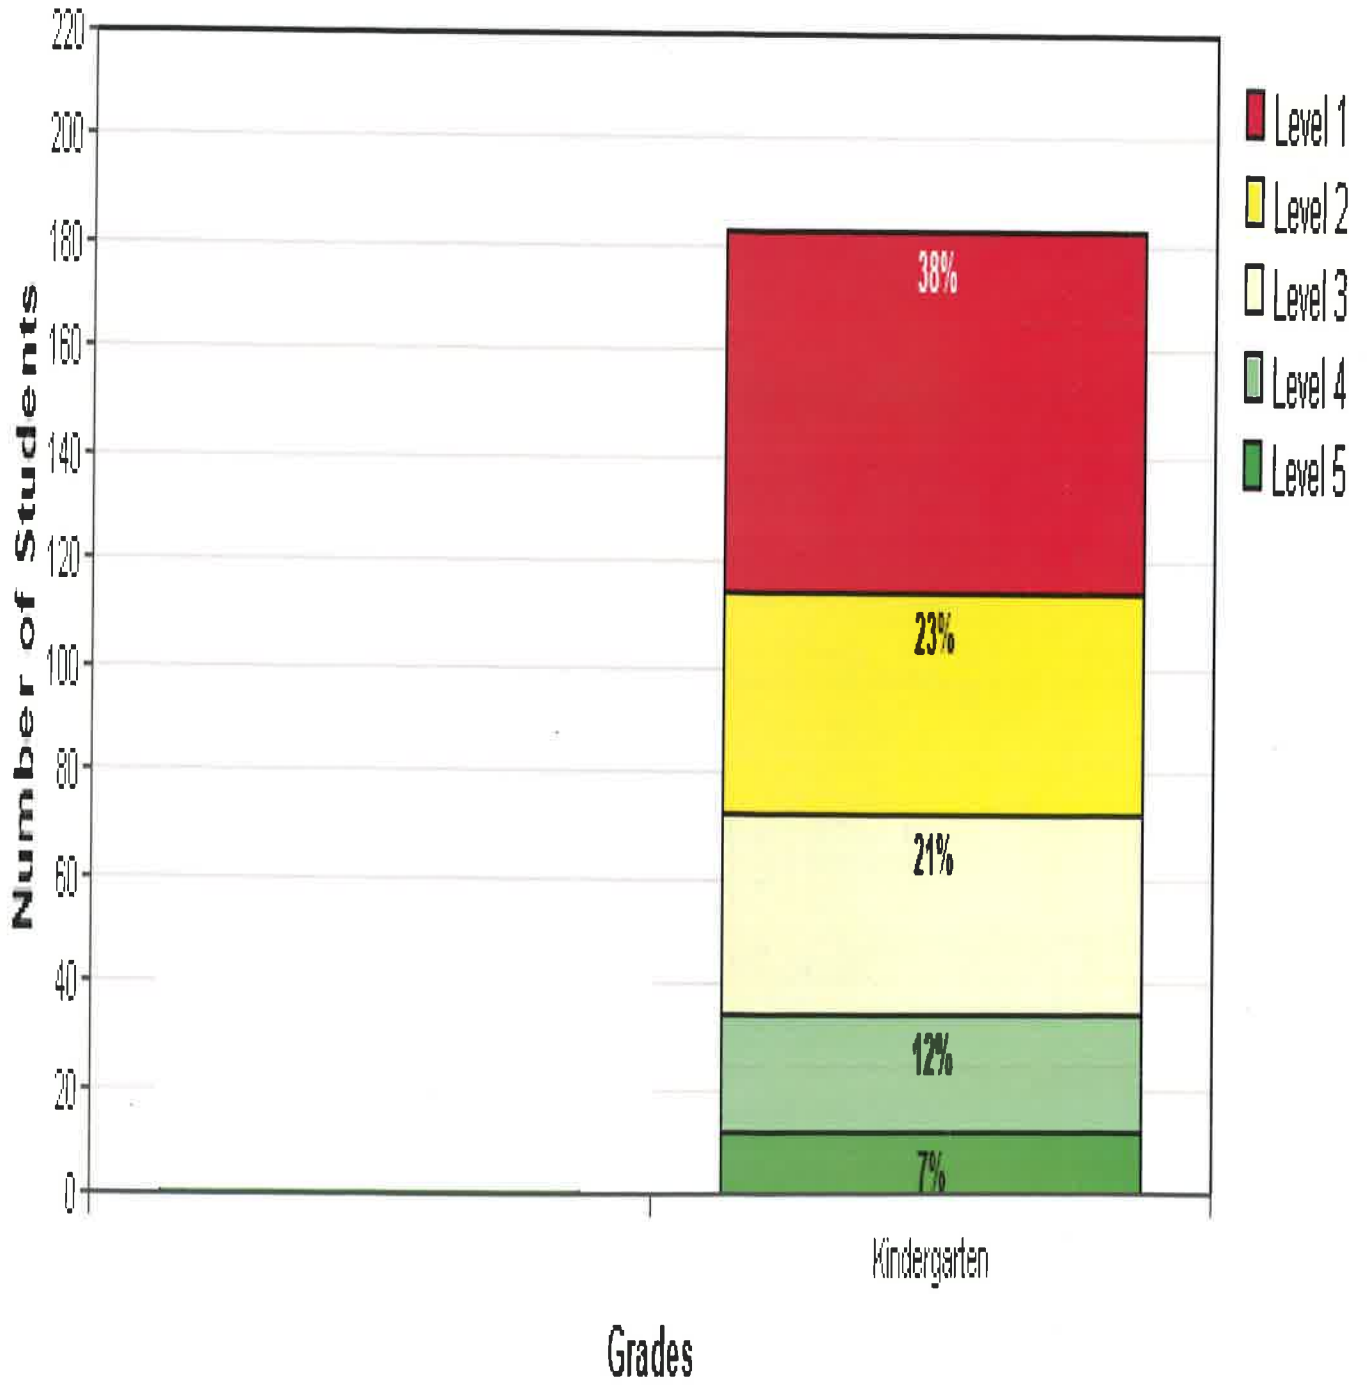

ISIP Early Reading Summary (September 2018)

Skill Growth

ISIP™ Early Reading results for Bloomfield Early Childhood Center

at Bloomfield School District - 2018/2019 School Year
as of Fri Sep 14 2018 11:09:01 AM (-06:00)

Kindergarten - Overall Reading

August - November (Overall Reading)

Summary

ISIP™ Early Reading results for Bloomfield Early Childhood Center

at Bloomfield School District - 2018/2019 School Year
as of Fri Sep 14 2018 11:05:44 AM (-06:00)

Kindergarten - September 2018

Overall Reading Results

Distribution Report

ISIP™ Early Reading results for Bloomfield Early Childhood Center

at Bloomfield School District - 2018/2019 School Year
as of Fri Sep 14 2018 11:10:00 AM (-06:00)

Kindergarten Overall Reading - Score Distribution for September