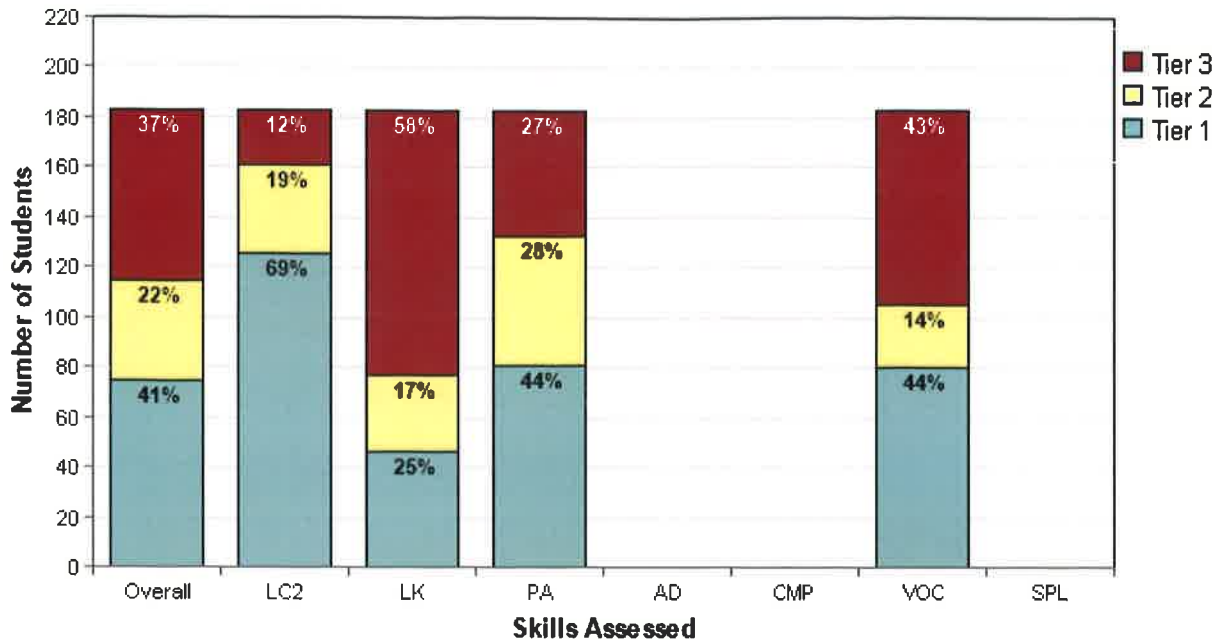

Kindergarten - Overall Reading

August - November (Overall Reading)

Summary

ISIP™ Early Reading results for Bloomfield Early Childhood Center

at Bloomfield School District - 2018/2019 School Year
as of Fri Sep 14 2018 11:05:44 AM (-06:00)

Kindergarten - September 2018

Overall Reading Results

Distribution Report

ISIP™ Early Reading results for Bloomfield Early Childhood Center

at Bloomfield School District - 2018/2019 School Year
as of Fri Sep 14 2018 11:10:00 AM (-06:00)