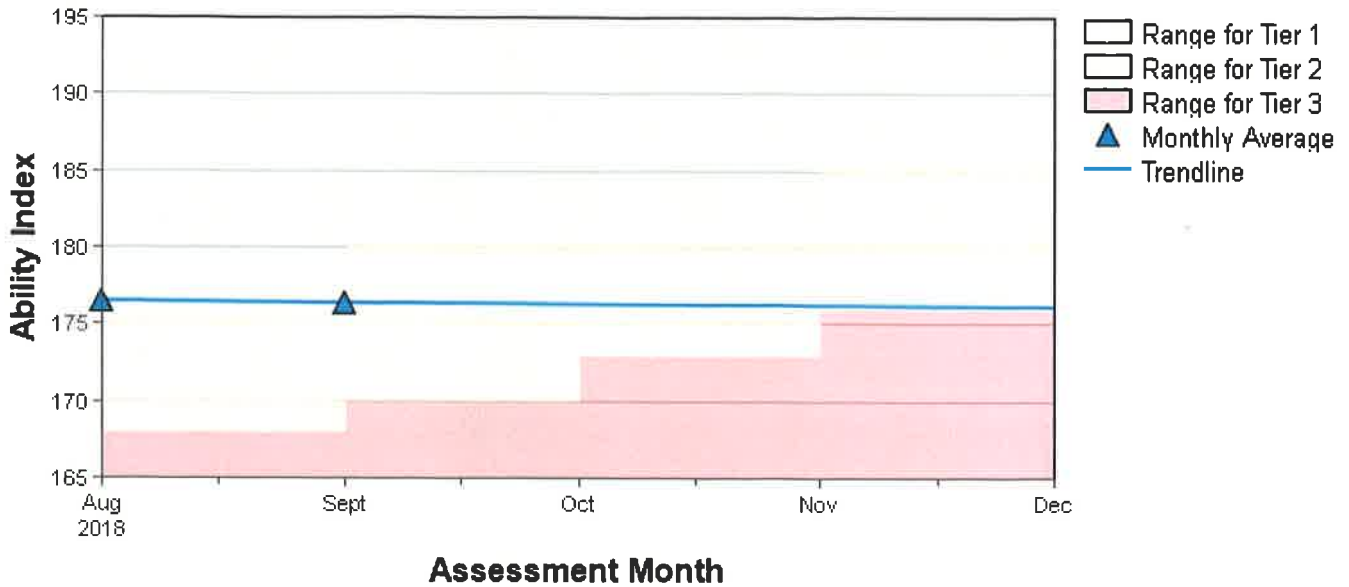

Skill Growth

ISIP™ Early Reading results for Bloomfield Early Childhood Center

at Bloomfield School District - 2018/2019 School Year
as of Fri Sep 14 2018 11:09:01 AM (-06:00)

Kindergarten - Overall Reading

August - November (Overall Reading)