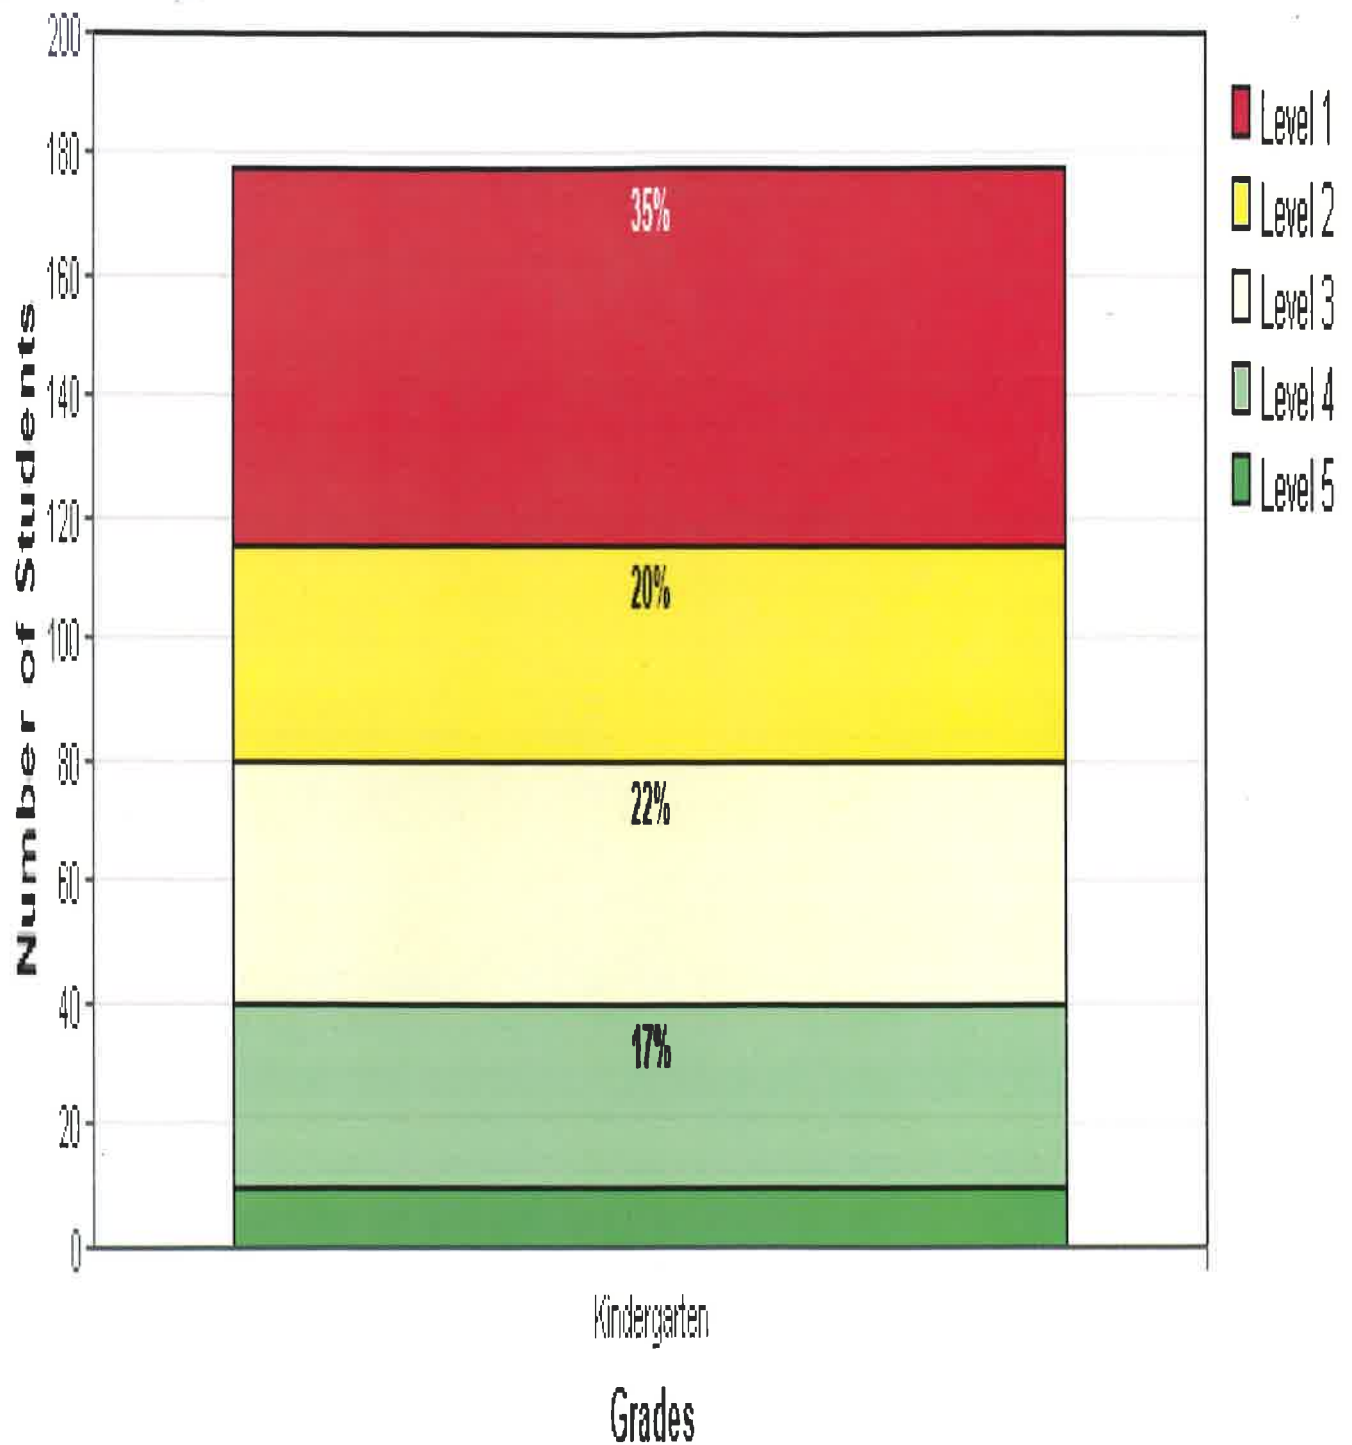

ISIP Math Summary (September 2018)

Ability Growth

ISIP™ Math results for Bloomfield Early Childhood Center

at Bloomfield School District - 2018/2019 School Year
as of Fri Sep 14 2018 11:09:22 AM (-06:00)

Kindergarten - Overall Math

Distribution Report

ISIP™ Math results for Bloomfield Early Childhood Center

at Bloomfield School District - 2018/2019 School Year
as of Fri Sep 14 2018 11:10:30 AM (-06:00)

Kindergarten Overall Math - Score Distribution for September