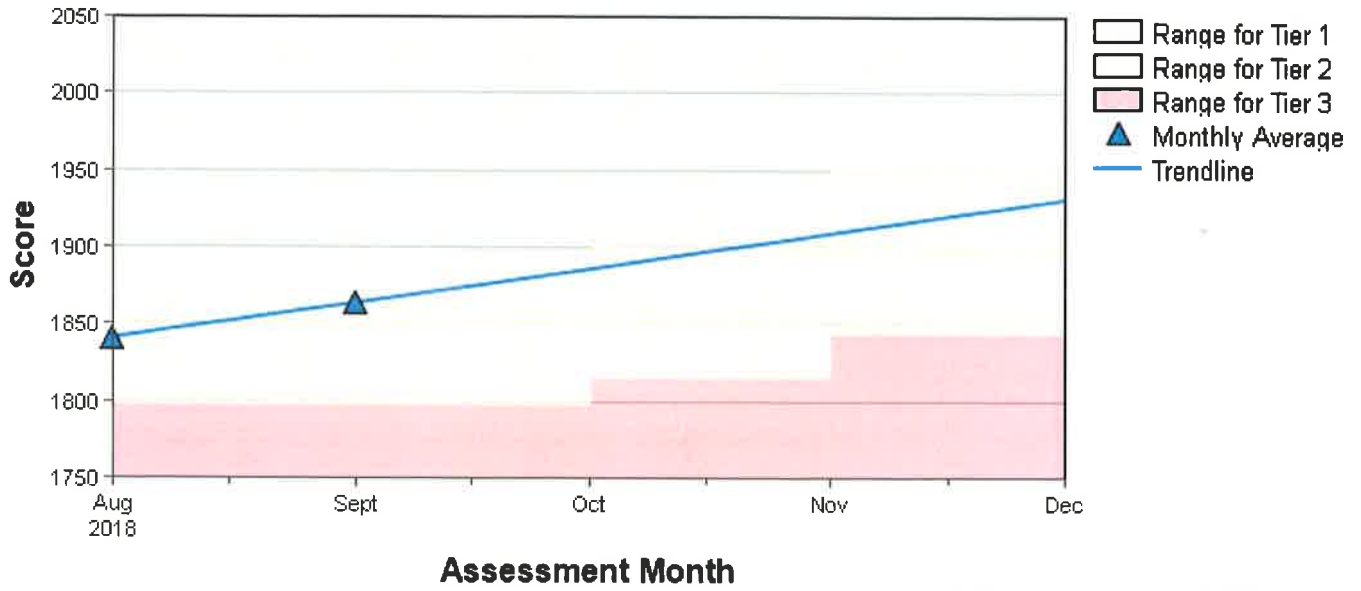

ISIP Math Summary (September 2018)

Ability Growth

ISIP™ Math results for Bloomfield Early Childhood Center

at Bloomfield School District - 2018/2019 School Year
as of Fri Sep 14 2018 11:09:22 AM (-06:00)

Kindergarten - Overall Math

Distribution Report

ISIP™ Math results for Bloomfield Early Childhood Center

at Bloomfield School District - 2018/2019 School Year
as of Fri Sep 14 2018 11:10:30 AM (-06:00)

Kindergarten Overall Math - Score Distribution for September