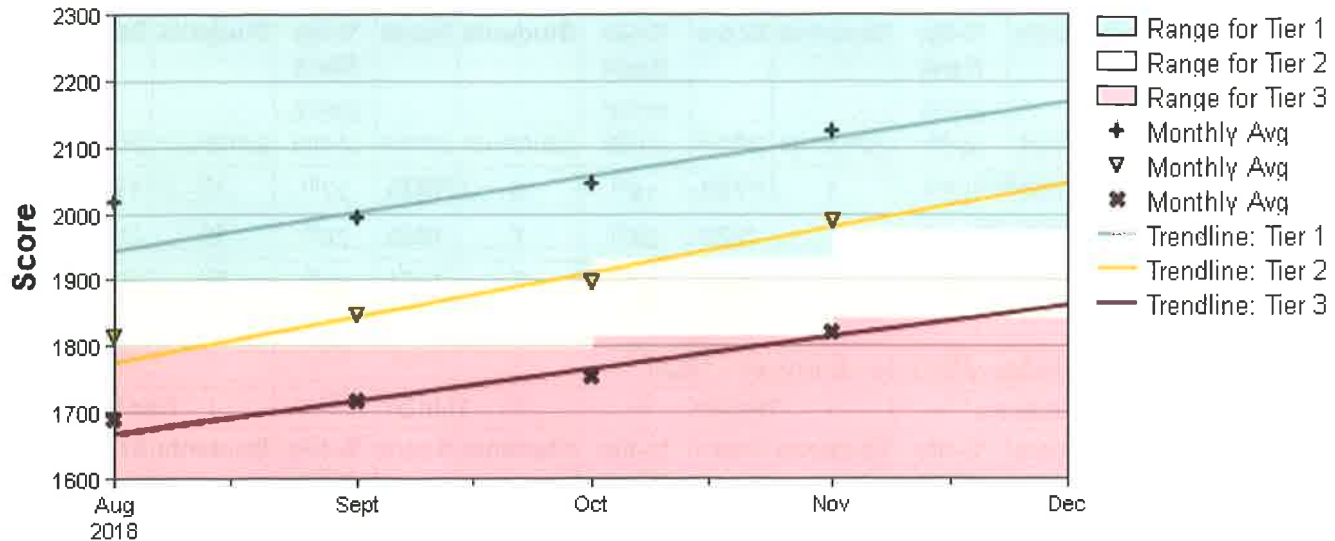

Summary

ISIP™ Math results for Bloomfield Early Childhood Center

at Bloomfield School District - 2018/2019 School Year
as of Fri Nov 09 2018 09:42:10 AM (-07:00)

Kindergarten - November 2018

Overall Math Results

Ability Growth by Tier

ISIP™ Math results for Bloomfield Early Childhood Center

at Bloomfield School District - 2018/2019 School Year
as of Fri Nov 09 2018 09:42:43 AM (-07:00)

Kindergarten - Overall Math