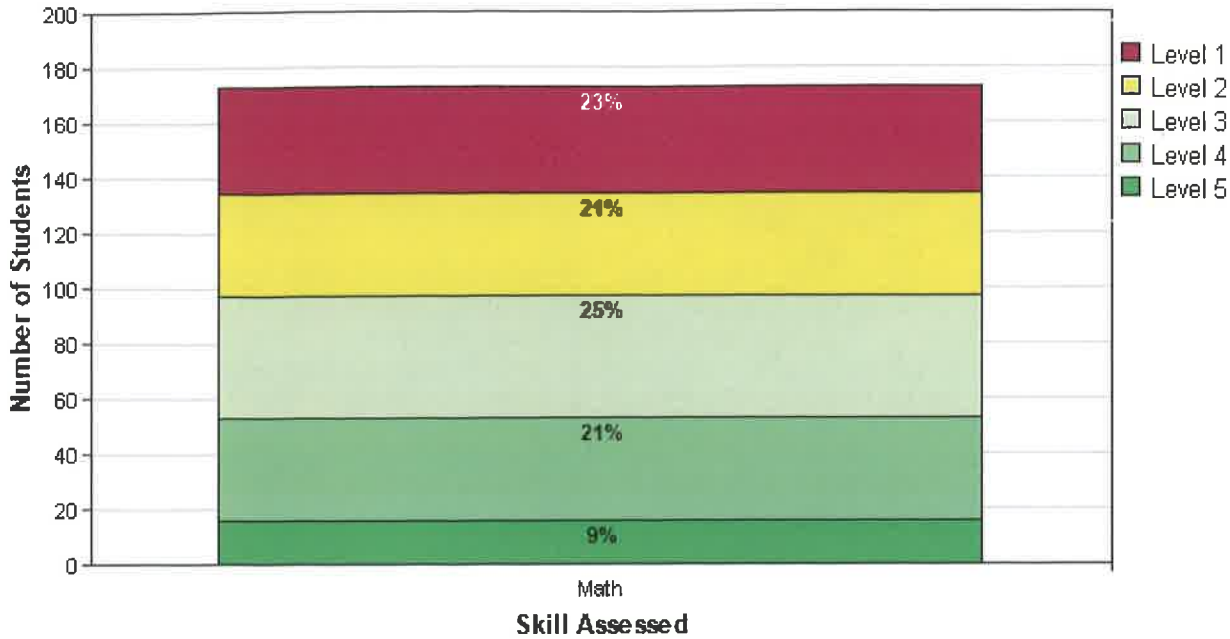

Summary

ISIP™ Math results for Bloomfield Early Childhood Center

at Bloomfield School District - 2018/2019 School Year
as of Fri Nov 09 2018 09:42:10 AM (-07:00)

Kindergarten - November 2018

Overall Math Results

Ability Growth by Tier

ISIP™ Math results for Bloomfield Early Childhood Center

at Bloomfield School District - 2018/2019 School Year
as of Fri Nov 09 2018 09:42:43 AM (-07:00)

Kindergarten - Overall Math