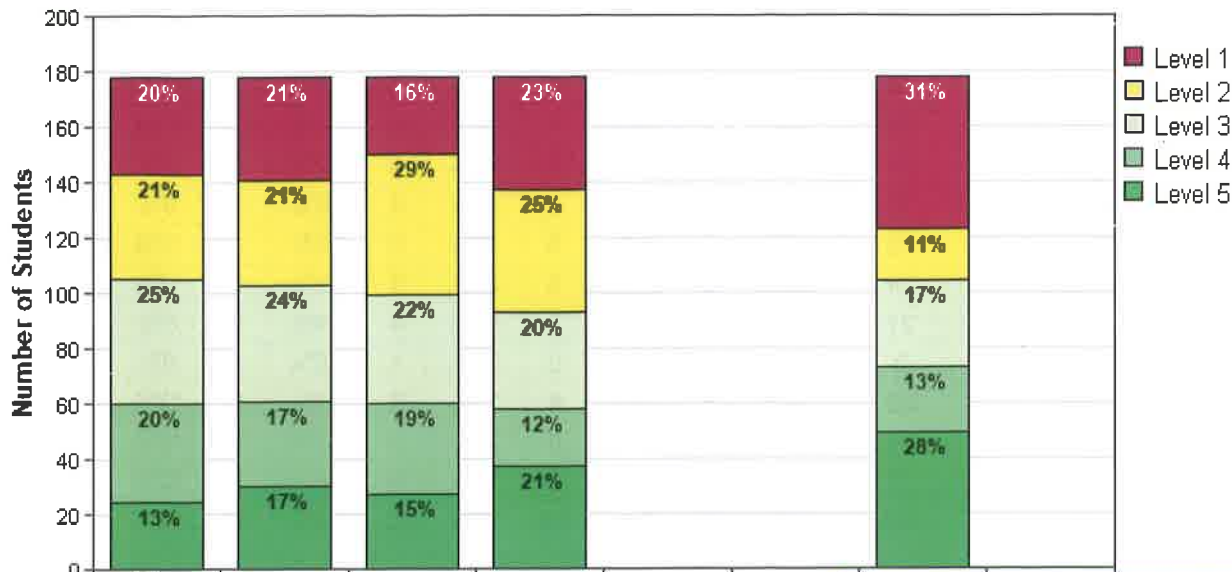

Kindergarten - Overall Reading

Summary

ISIP™ Early Reading results for Bloomfield Early Childhood Center

at Bloomfield School District - 2018/2019 School Year
as of Fri Nov 09 2018 09:40:05 AM (-07:00)

Kindergarten - November 2018

Distribution Report

ISIP™ Early Reading results for Bloomfield Early Childhood Center

at Bloomfield School District - 2018/2019 School Year
 as of Fri Nov 09 2018 09:41:24 AM (-07:00)

Kindergarten Overall Reading - Score Distribution for November