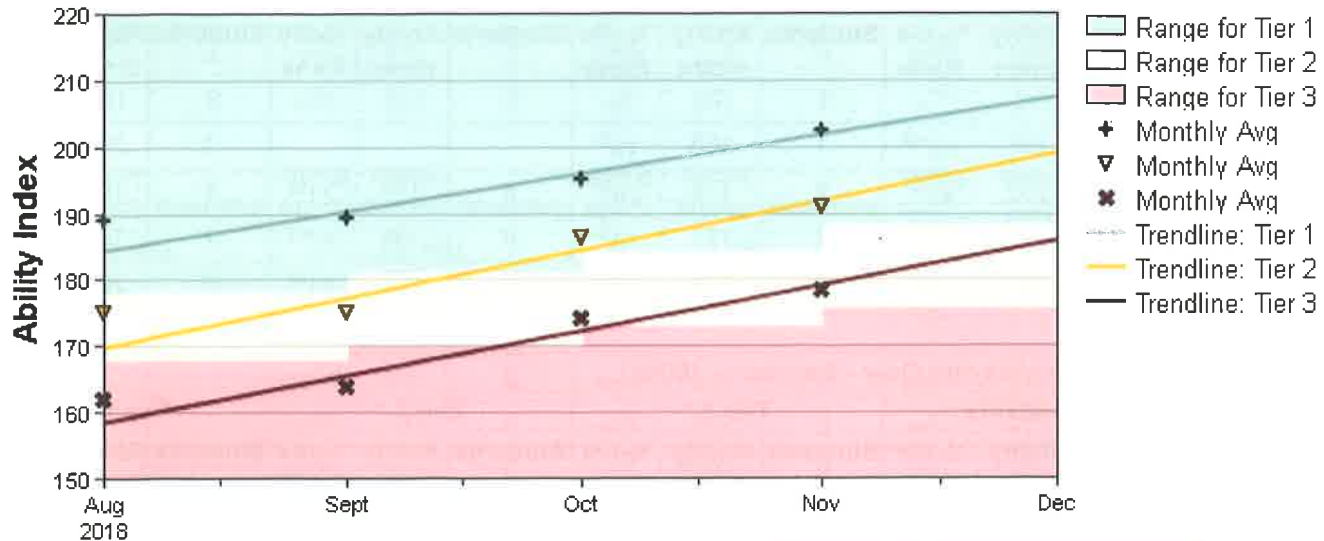

Kindergarten - Overall Reading