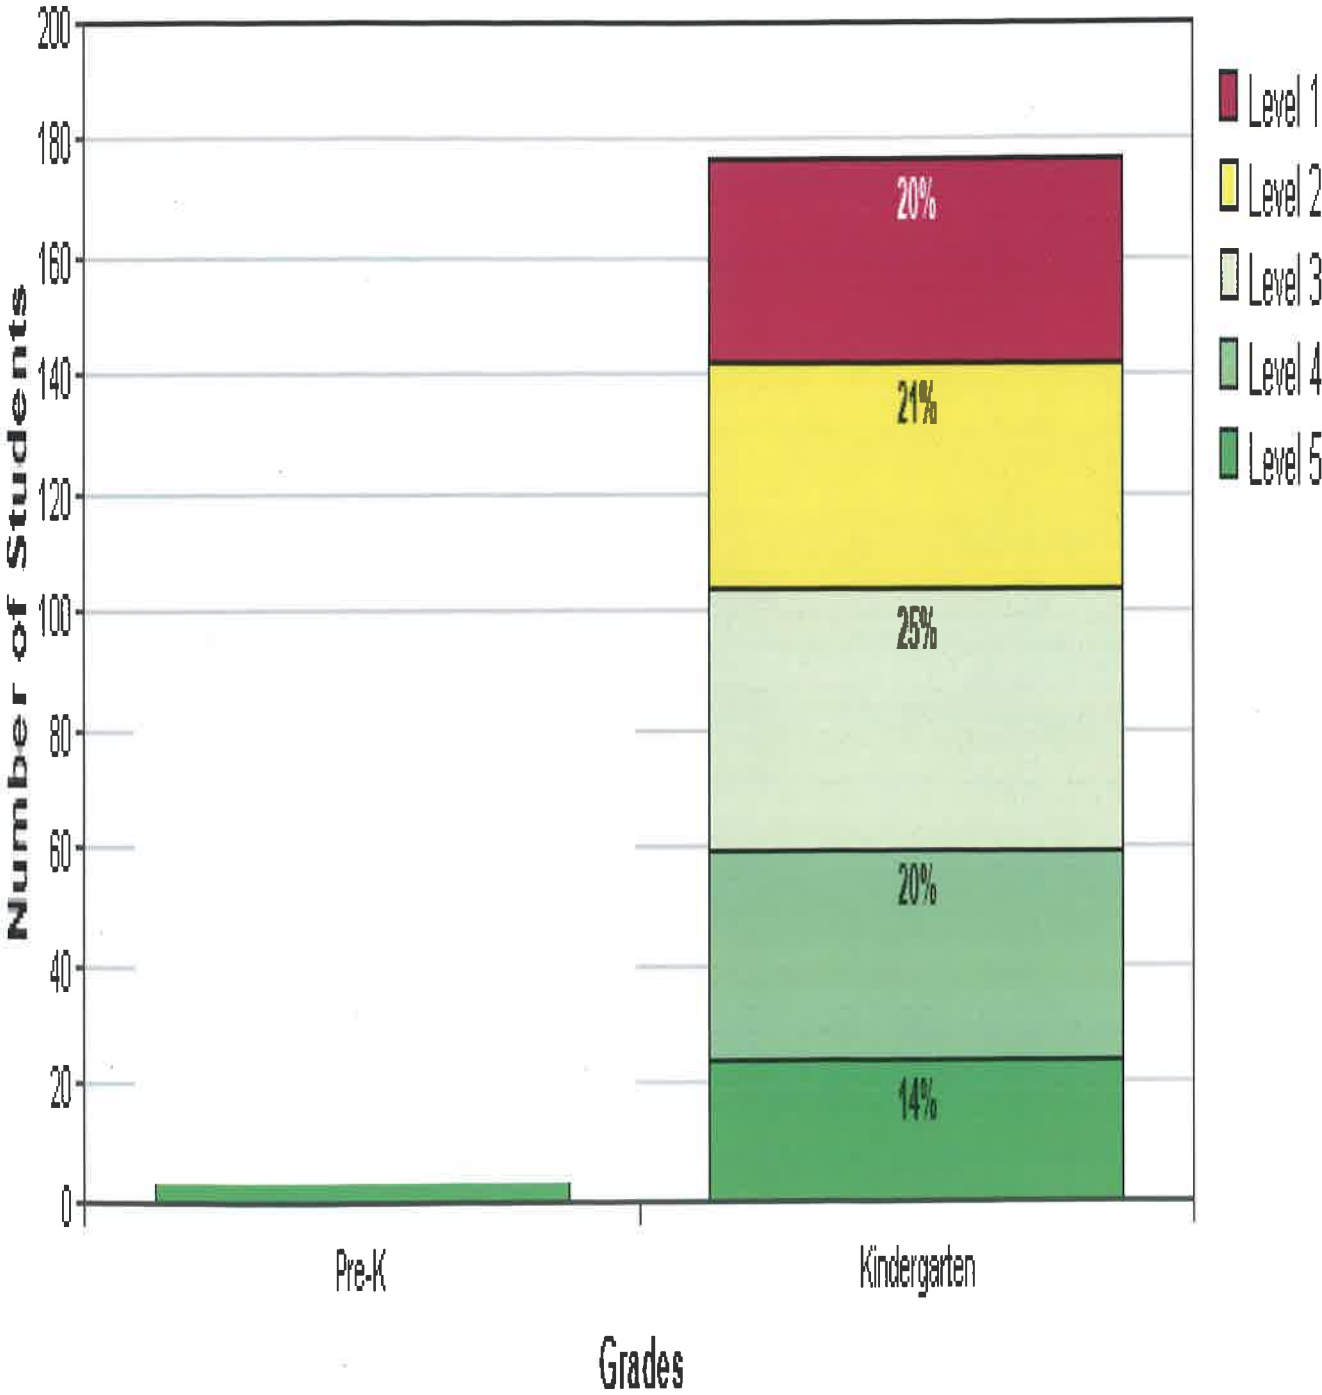

ISIP Early Reading Summary (November 2018)

Skill Growth by Tier

ISIP™ Early Reading results for Bloomfield Early Childhood Center

at Bloomfield School District - 2018/2019 School Year
as of Fri Nov 09 2018 09:40:48 AM (-07:00)

Kindergarten - Overall Reading

Summary

ISIP™ Early Reading results for Bloomfield Early Childhood Center

at Bloomfield School District - 2018/2019 School Year
as of Fri Nov 09 2018 09:40:05 AM (-07:00)

Kindergarten - November 2018

Distribution Report

ISIP™ Early Reading results for Bloomfield Early Childhood Center

at Bloomfield School District - 2018/2019 School Year
 as of Fri Nov 09 2018 09:41:24 AM (-07:00)

Kindergarten Overall Reading - Score Distribution for November