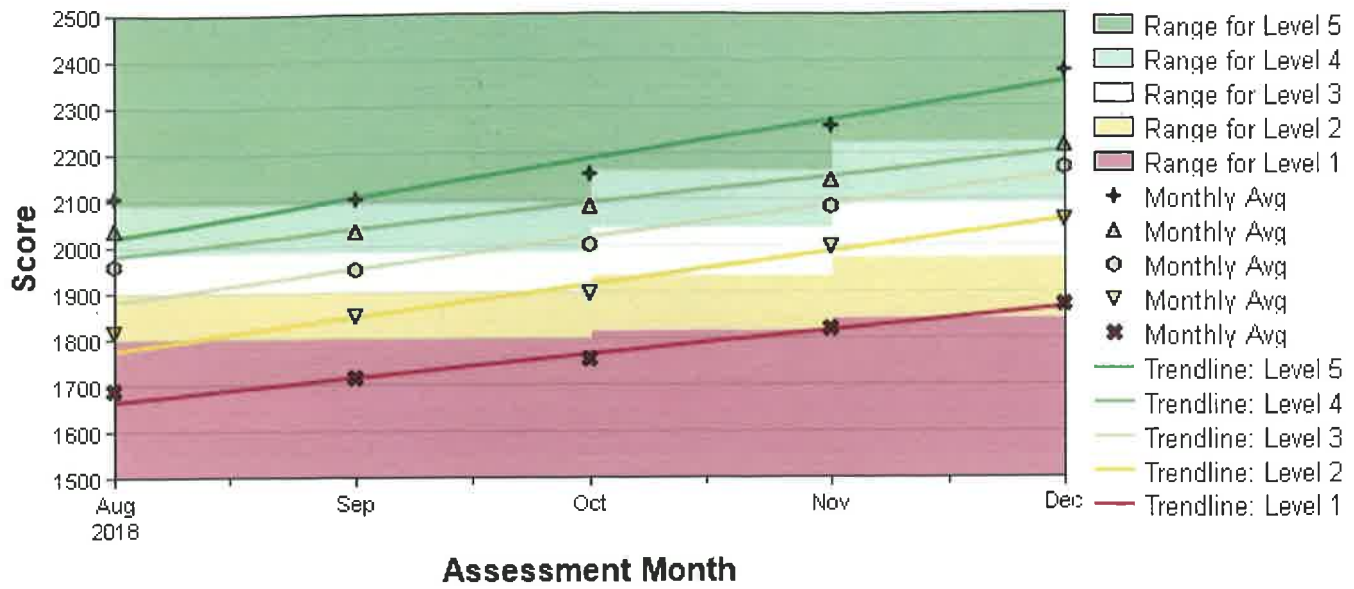

Ability Growth by Level

ISIP™ Math results for Bloomfield Early Childhood Center

at Bloomfield School District - 2018/2019 School Year
as of Fri Dec 14 2018 02:32:32 PM (-07:00)

Kindergarten - Overall Math

Istation
Supporting Educators. Empowering Kids.
Changing Lives.

Level Movement

ISIP™ Math results for Bloomfield Early Childhood Center

at Bloomfield School District - 2018/2019 School Year
as of Fri Dec 14 2018 02:33:21 PM (-07:00)

All Grades - Overall Math

View levels in table as Numbers or Percentages.

August - September (Overall Math)

 View as CSV

Distribution Report

ISIP™ Math results for Bloomfield Early Childhood Center

at Bloomfield School District - 2018/2019 School Year
as of Fri Dec 14 2018 02:32:57 PM (-07:00)