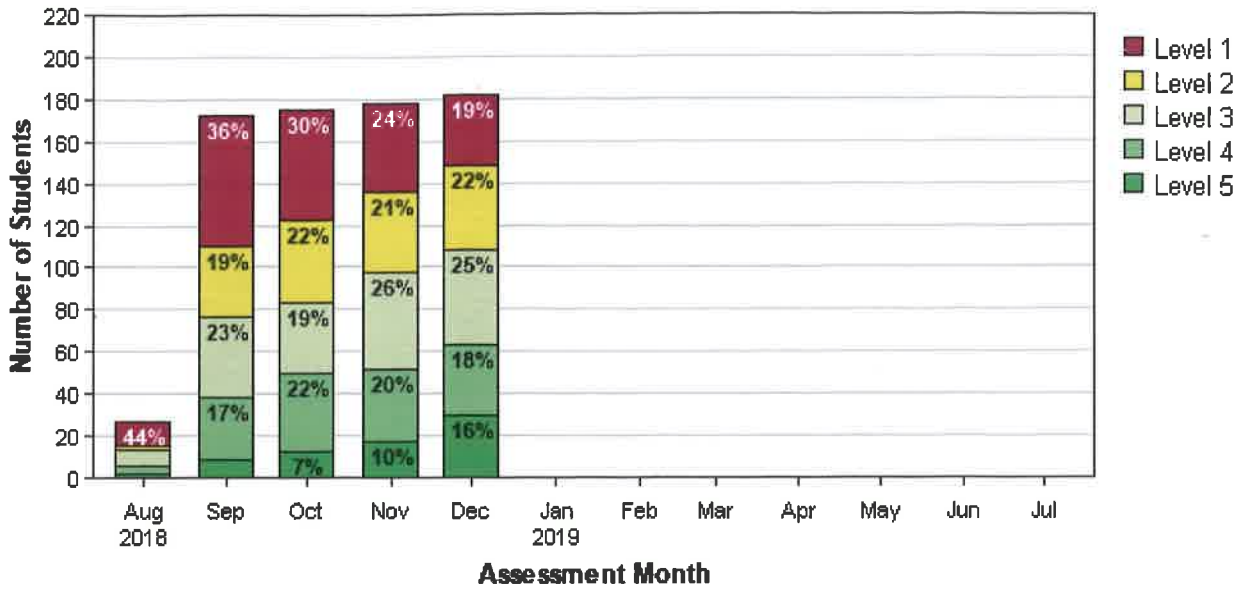

Istation
Supporting Educators. Empowering Kids.
Changing Lives.

Level Movement

ISIP™ Math results for Bloomfield Early Childhood Center

at Bloomfield School District - 2018/2019 School Year
as of Fri Dec 14 2018 02:33:21 PM (-07:00)

All Grades - Overall Math

View levels in table as Numbers or Percentages.

August - September (Overall Math)

View as CSV