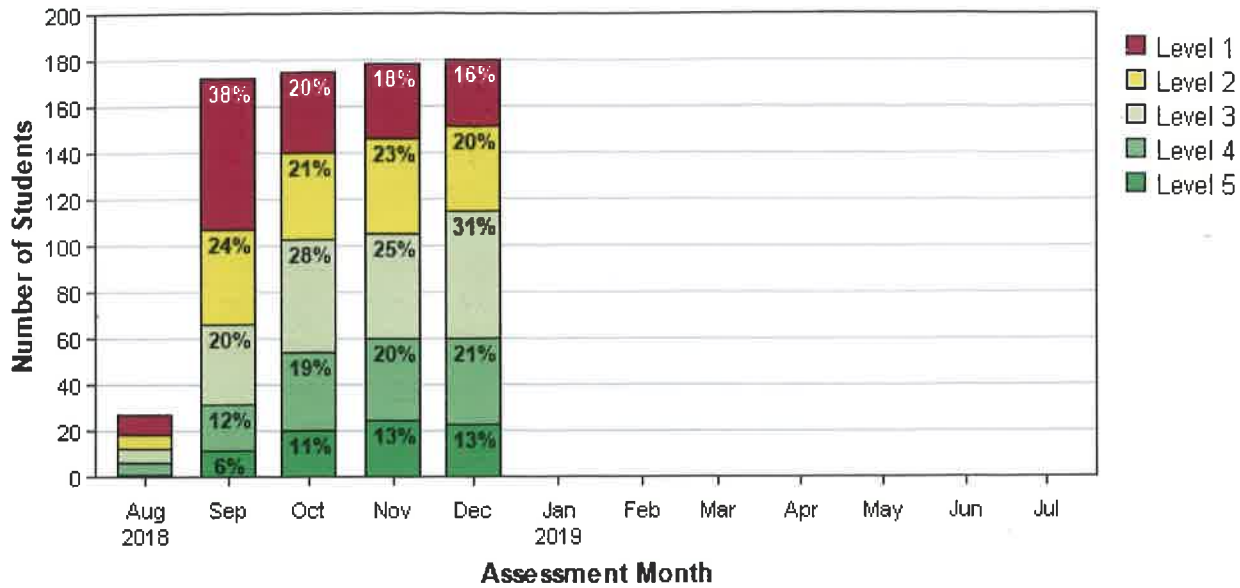

Skill Growth by Level

ISIP™ Early Reading results for Bloomfield Early Childhood Center

at Bloomfield School District - 2018/2019 School Year
as of Fri Dec 14 2018 02:30:37 PM (-07:00)

Kindergarten - Overall Reading

Level Movement

ISIP™ Early Reading results for Bloomfield Early Childhood Center

at Bloomfield School District - 2018/2019 School Year
 as of Fri Dec 14 2018 02:31:23 PM (-07:00)

Kindergarten - Overall Reading

View levels in table as Numbers or Percentages.

August - September (Overall Reading)

View as CSV

Summary

ISIP™ Early Reading results for Bloomfield Early Childhood Center

at Bloomfield School District - 2018/2019 School Year
 as of Fri Dec 14 2018 02:29:44 PM (-07:00)