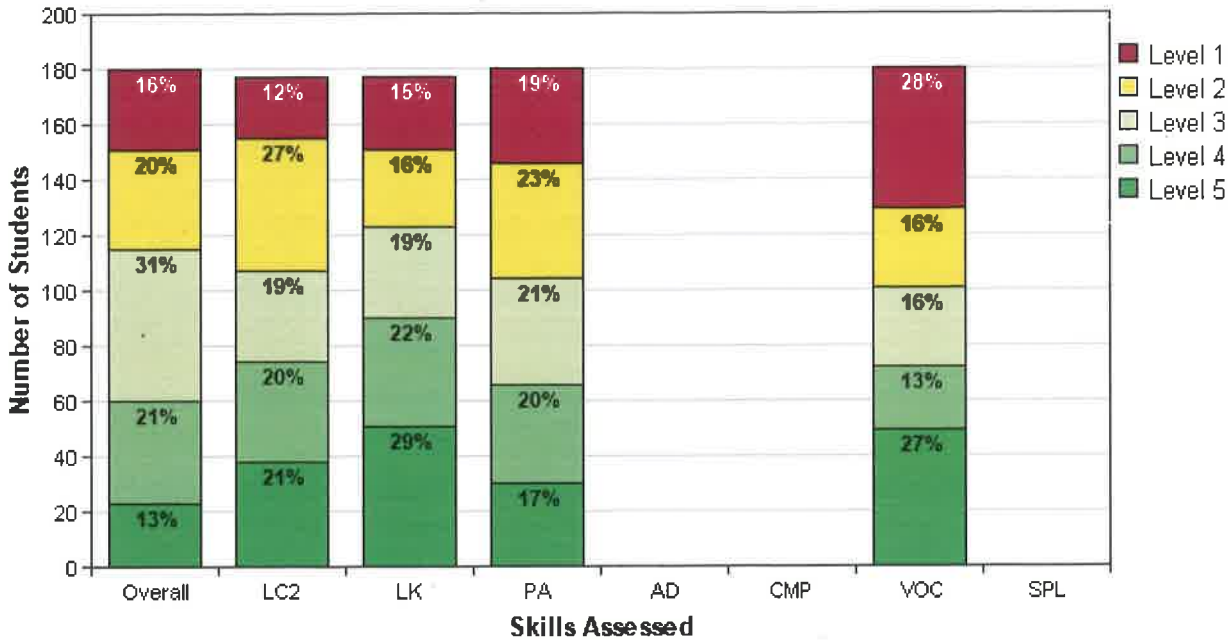

View levels in table as Numbers or Percentages.

August - September (Overall Reading)

View as CSV

Summary

ISIP™ Early Reading results for Bloomfield Early Childhood Center

at Bloomfield School District - 2018/2019 School Year
 as of Fri Dec 14 2018 02:29:44 PM (-07:00)

Kindergarten - December 2018

Overall Reading Results

Distribution Report

ISIP™ Early Reading results for Bloomfield Early Childhood Center

at Bloomfield School District - 2018/2019 School Year
as of Fri Dec 14 2018 02:32:01 PM (-07:00)