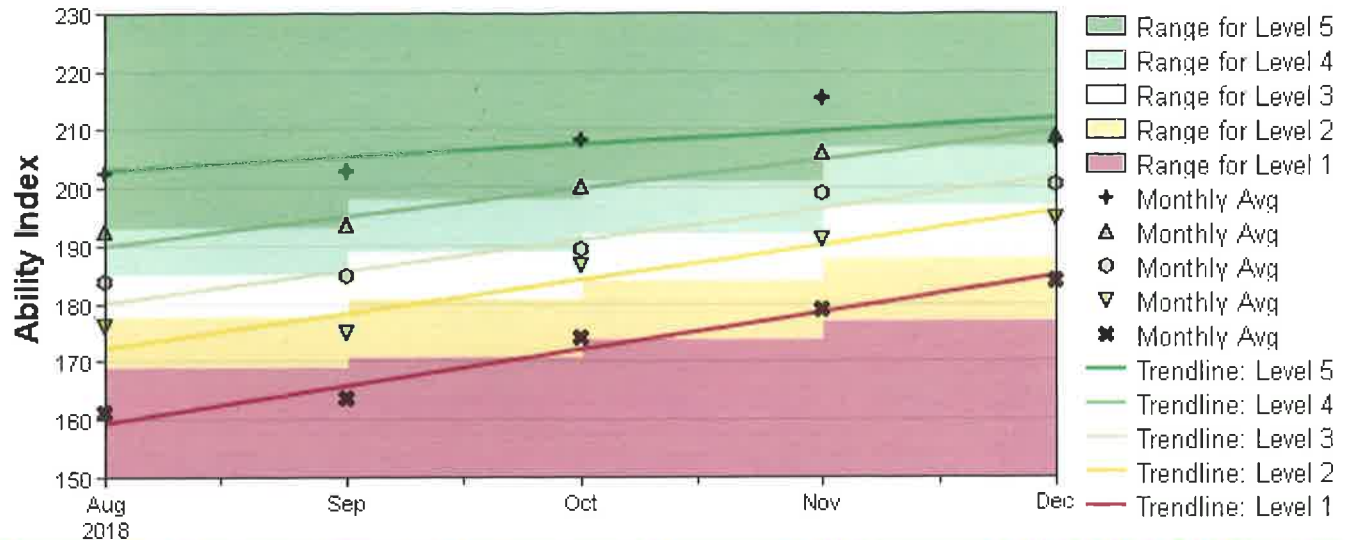

Skill Growth by Level

ISIP™ Early Reading results for Bloomfield Early Childhood Center

at Bloomfield School District - 2018/2019 School Year
as of Fri Dec 14 2018 02:30:37 PM (-07:00)

Kindergarten - Overall Reading

Level Movement

ISIP™ Early Reading results for Bloomfield Early Childhood Center

at Bloomfield School District - 2018/2019 School Year
 as of Fri Dec 14 2018 02:31:23 PM (-07:00)

Kindergarten - Overall Reading

View levels in table as Numbers or Percentages.

August - September (Overall Reading)

View as CSV

Summary

ISIP™ Early Reading results for Bloomfield Early Childhood Center

at Bloomfield School District - 2018/2019 School Year
 as of Fri Dec 14 2018 02:29:44 PM (-07:00)