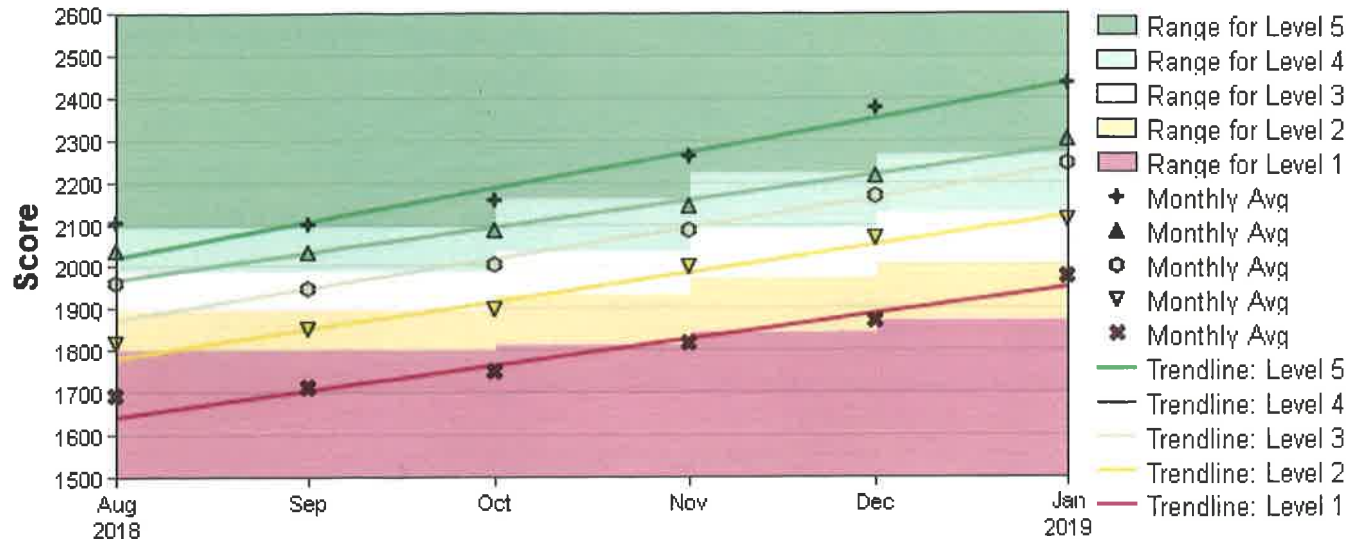

# Ability Growth by Level

## ISIP™ Math results for Bloomfield Early Childhood Center

at Bloomfield School District - 2018/2019 School Year  
as of Mon Jan 28 2019 02:14:16 PM (-07:00)

# Level Movement