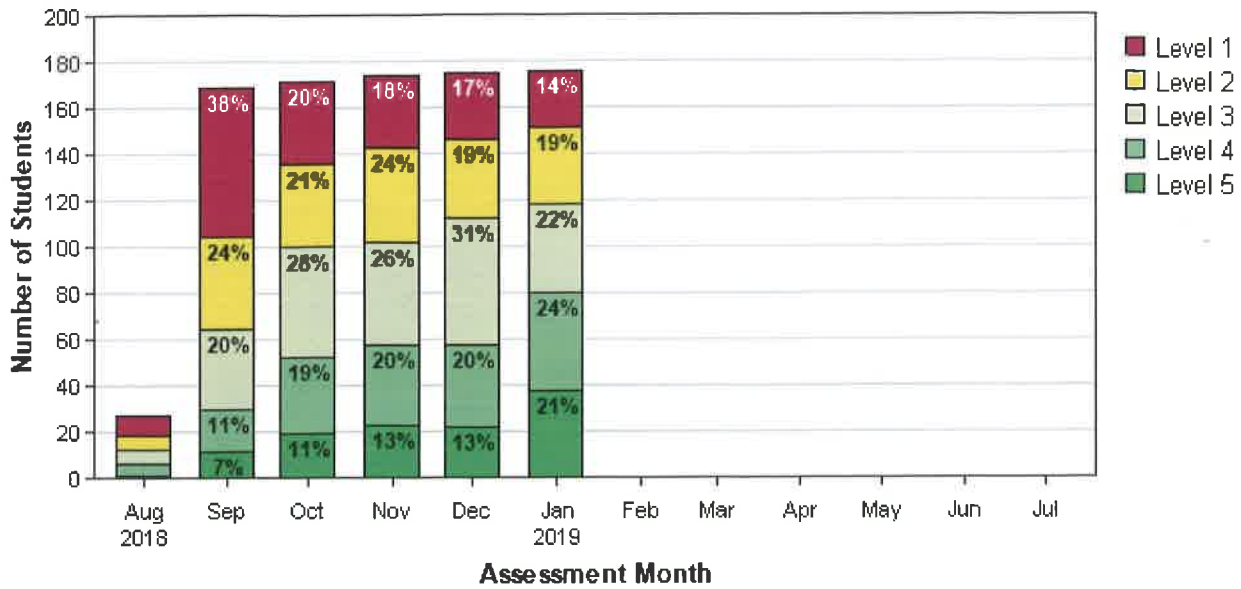

Skill Growth by Level

ISIP™ Early Reading results for Bloomfield Early Childhood Center

at Bloomfield School District - 2018/2019 School Year
as of Mon Jan 28 2019 02:12:05 PM (-07:00)

Kindergarten - Overall Reading

Level Movement

ISIP™ Early Reading results for Bloomfield Early Childhood Center

at Bloomfield School District - 2018/2019 School Year
as of Mon Jan 28 2019 02:12:39 PM (-07:00)

Kindergarten - Overall Reading

View levels in table as Numbers or Percentages.

August - September (Overall Reading)

View as CSV

Summary

ISIP™ Early Reading results for Bloomfield Early Childhood Center

at Bloomfield School District - 2018/2019 School Year
as of Mon Jan 28 2019 02:13:22 PM (-07:00)