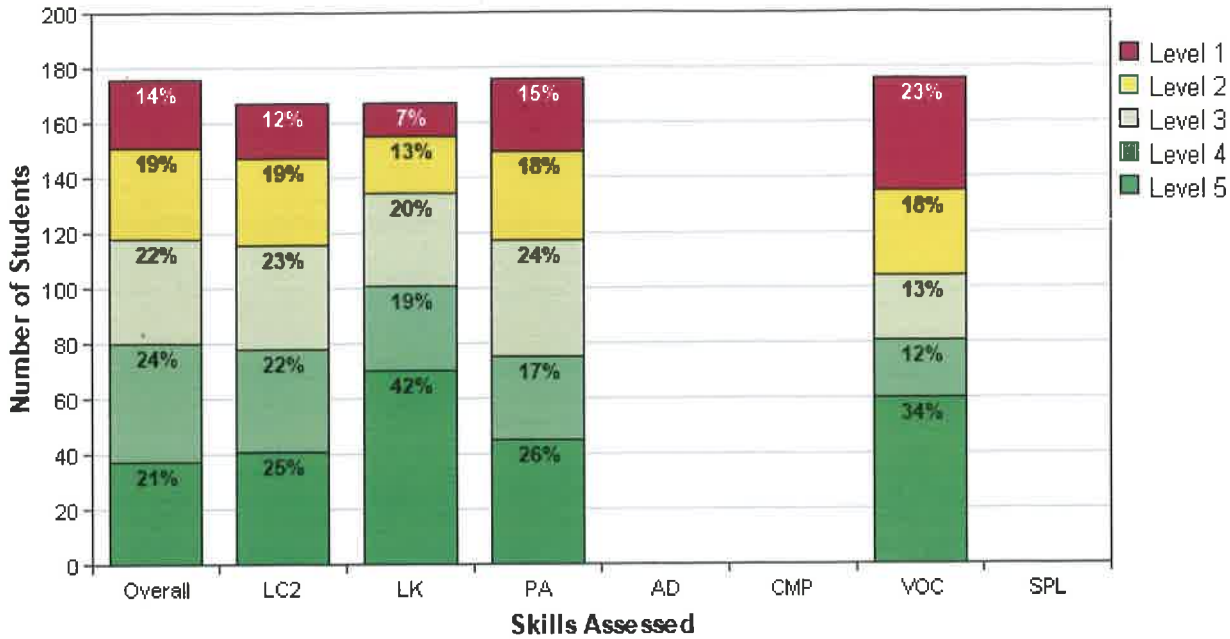

View levels in table as Numbers or Percentages.

August - September (Overall Reading)

View as CSV

Summary

ISIP™ Early Reading results for Bloomfield Early Childhood Center

at Bloomfield School District - 2018/2019 School Year
as of Mon Jan 28 2019 02:13:22 PM (-07:00)

Kindergarten - January 2019

Overall Reading Results

Distribution Report

ISIP™ Early Reading results for Bloomfield Early Childhood Center

at Bloomfield School District - 2018/2019 School Year
 as of Mon Jan 28 2019 02:13:46 PM (-07:00)