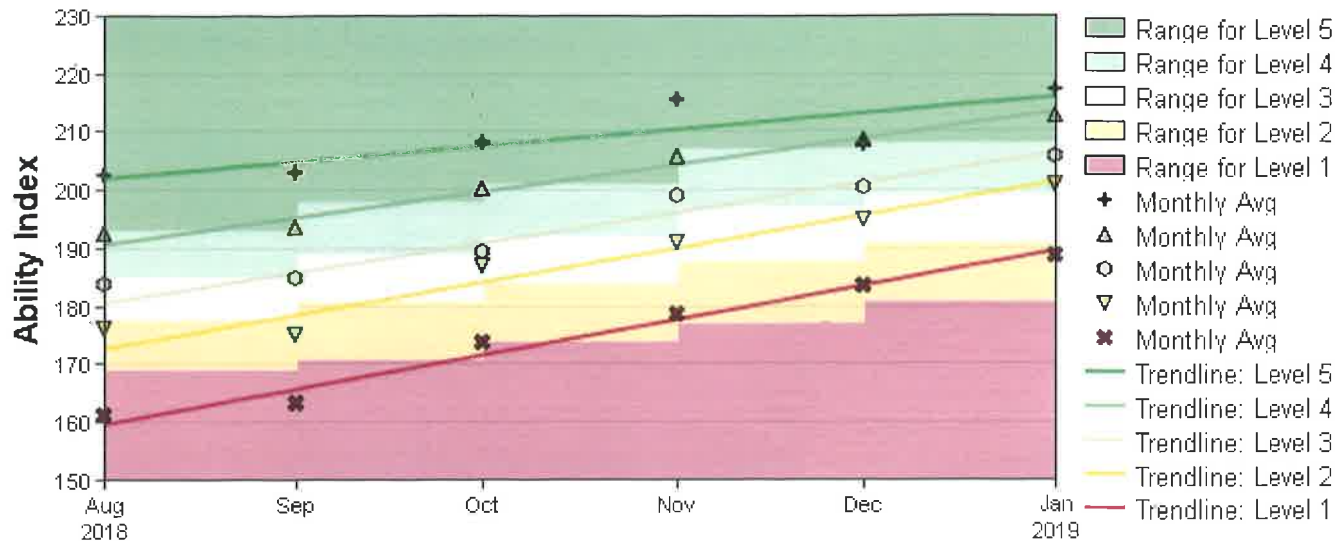

Skill Growth by Level

ISIP™ Early Reading results for Bloomfield Early Childhood Center

at Bloomfield School District - 2018/2019 School Year
as of Mon Jan 28 2019 02:12:05 PM (-07:00)

Kindergarten - Overall Reading

Level Movement

ISIP™ Early Reading results for Bloomfield Early Childhood Center

at Bloomfield School District - 2018/2019 School Year
as of Mon Jan 28 2019 02:12:39 PM (-07:00)

Kindergarten - Overall Reading

View levels in table as Numbers or Percentages.

August - September (Overall Reading)

View as CSV

Summary

ISIP™ Early Reading results for Bloomfield Early Childhood Center

at Bloomfield School District - 2018/2019 School Year
as of Mon Jan 28 2019 02:13:22 PM (-07:00)