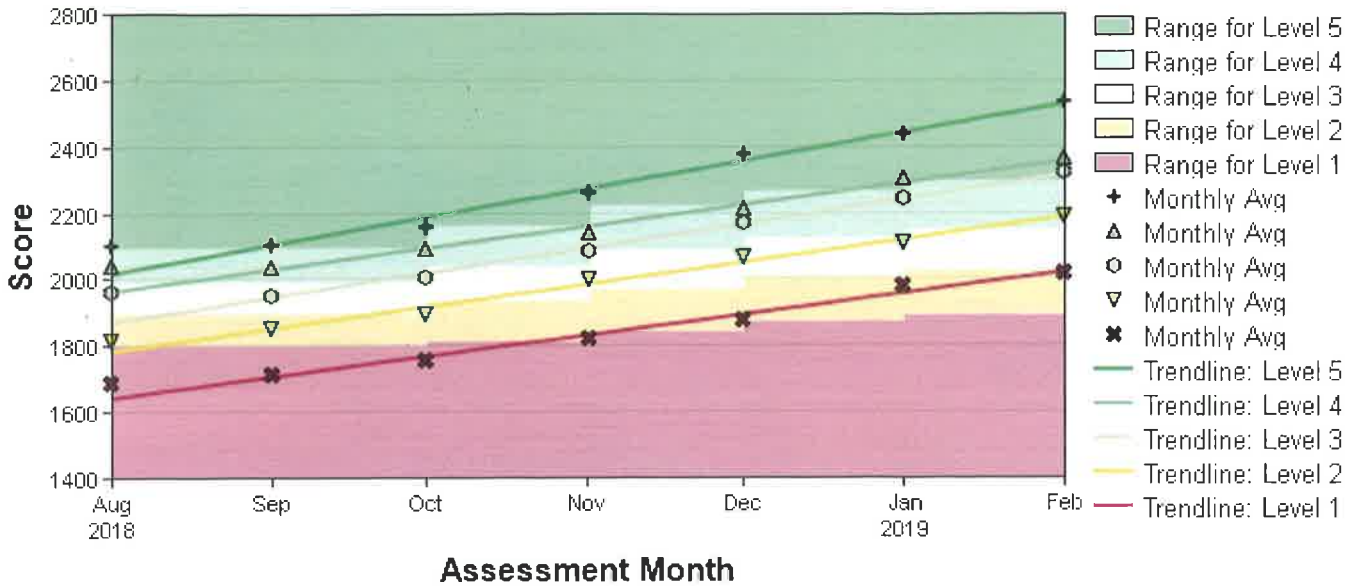

Ability Growth by Level

ISIP™ Math results for Bloomfield Early Childhood Center

at Bloomfield School District - 2018/2019 School Year
as of Mon Feb 11 2019 01:02:13 PM (-07:00)

Kindergarten - Overall Math