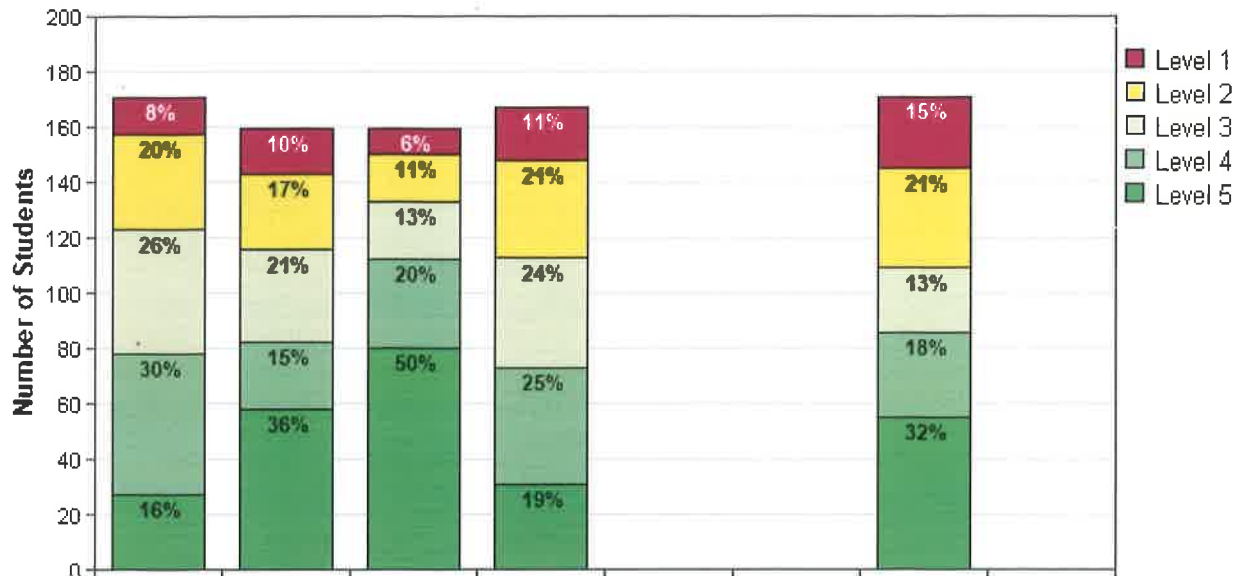

Kindergarten - February 2019