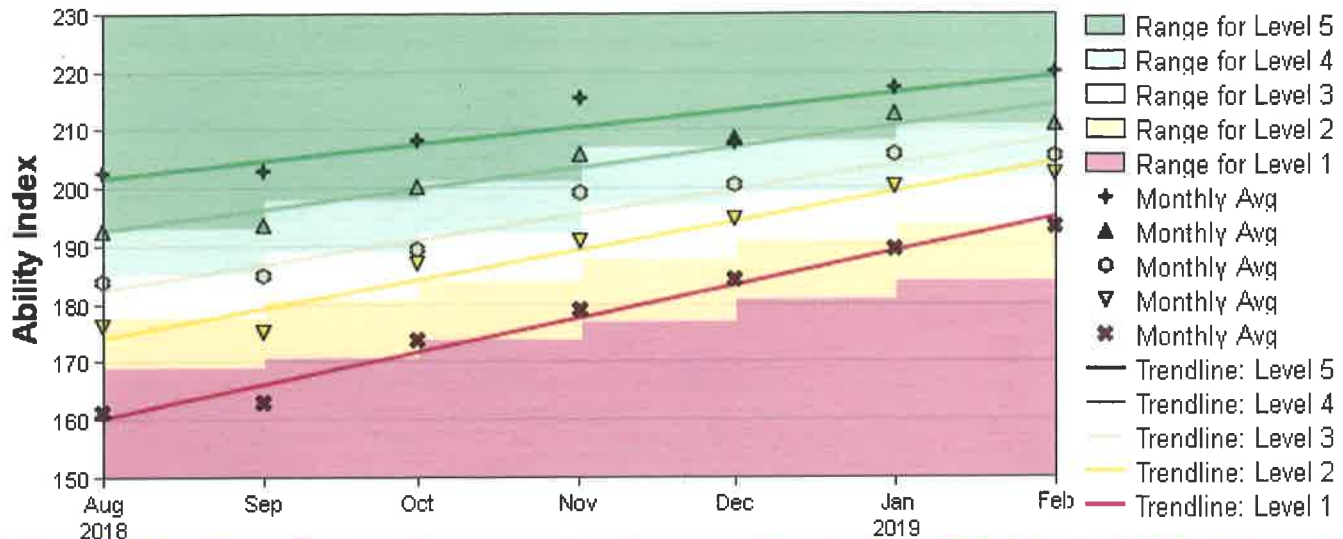

Skill Growth by Level

ISIP™ Early Reading results for Bloomfield Early Childhood Center

at Bloomfield School District - 2018/2019 School Year
as of Mon Feb 11 2019 12:41:53 PM (-07:00)

Kindergarten - Overall Reading

Level Movement

ISIP™ Early Reading results for Bloomfield Early Childhood Center

at Bloomfield School District - 2018/2019 School Year
as of Mon Feb 11 2019 12:42:23 PM (-07:00)

Kindergarten - Overall Reading