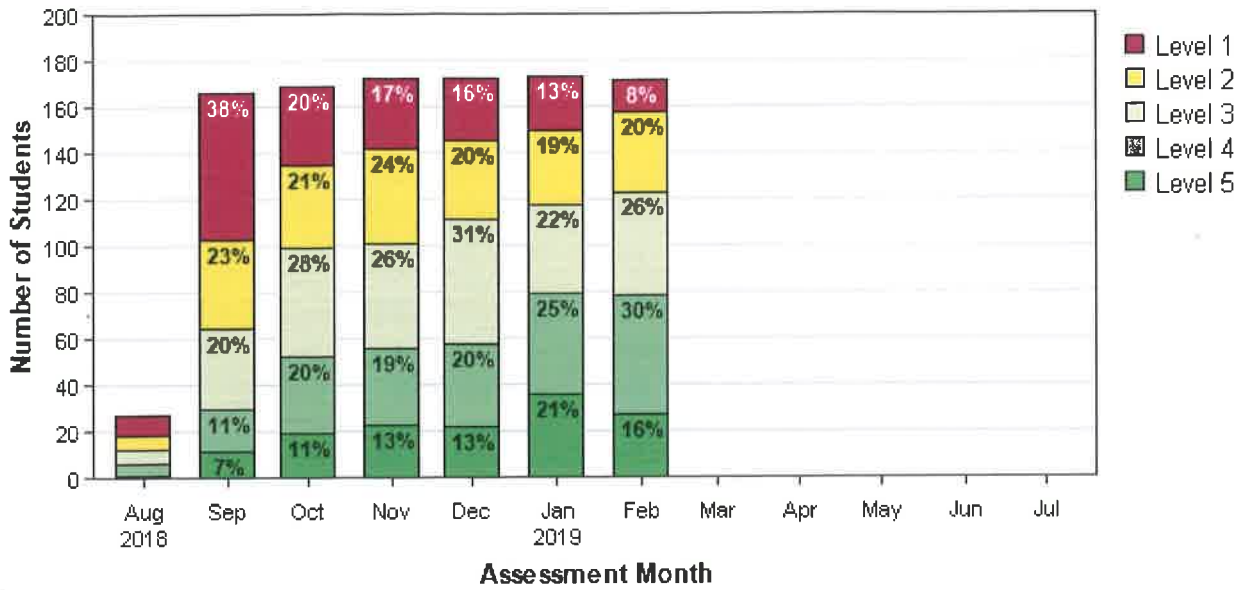

Skill Growth by Level

ISIP™ Early Reading results for Bloomfield Early Childhood Center

at Bloomfield School District - 2018/2019 School Year
as of Mon Feb 11 2019 12:41:53 PM (-07:00)

Kindergarten - Overall Reading

Level Movement

ISIP™ Early Reading results for Bloomfield Early Childhood Center

at Bloomfield School District - 2018/2019 School Year
as of Mon Feb 11 2019 12:42:23 PM (-07:00)

Kindergarten - Overall Reading