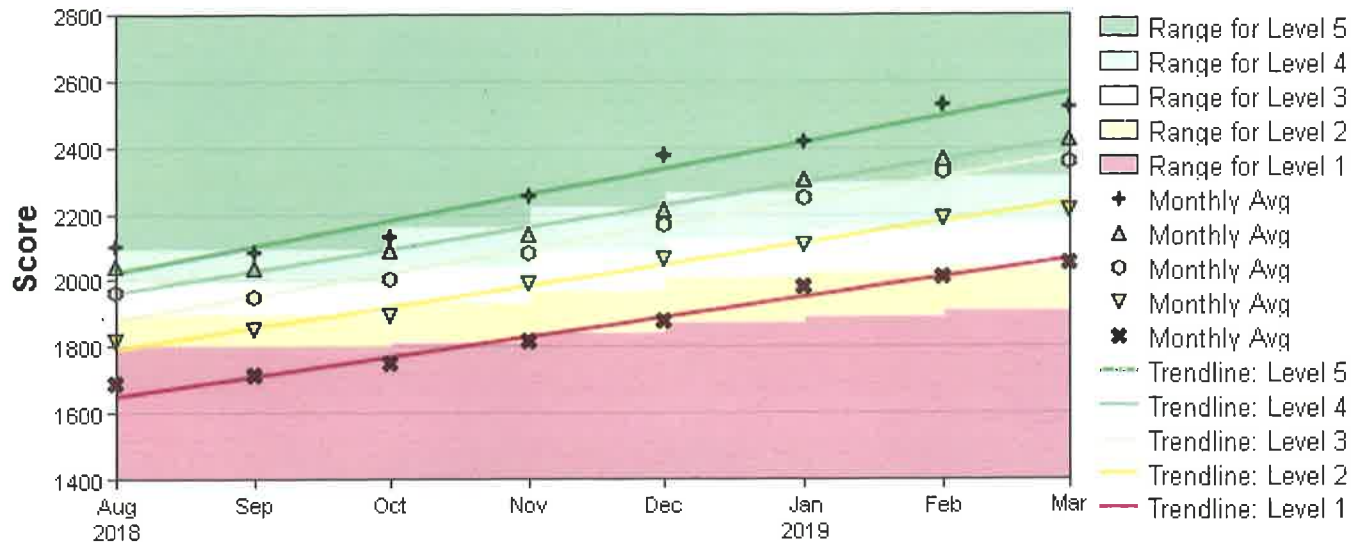

Kindergarten - Overall Math