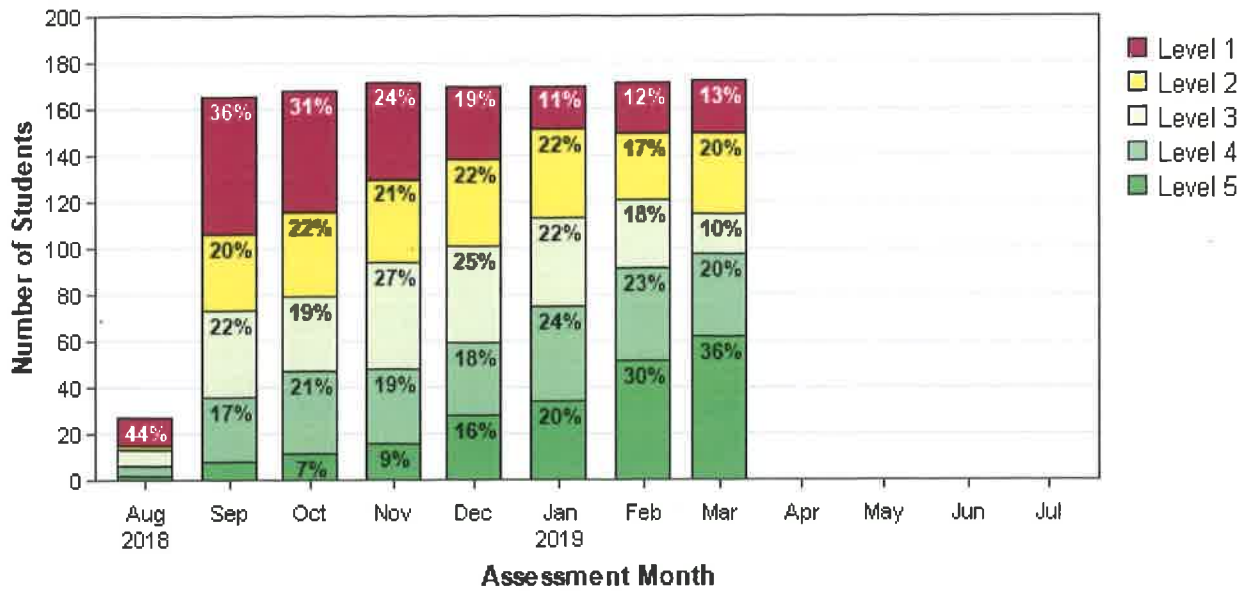

Level Movement

ISIP™ Math results for Bloomfield Early Childhood Center

at Bloomfield School District - 2018/2019 School Year
as of Tue Mar 12 2019 01:15:10 PM (-06:00)

Kindergarten - Overall Math

View levels in table as [Numbers](#) or [Percentages](#).

August - September (Overall Math)

[View as CSV](#)

Ability Growth by Level

ISIP™ Math results for Bloomfield Early Childhood Center

at Bloomfield School District - 2018/2019 School Year
as of Tue Mar 12 2019 01:16:08 PM (-06:00)