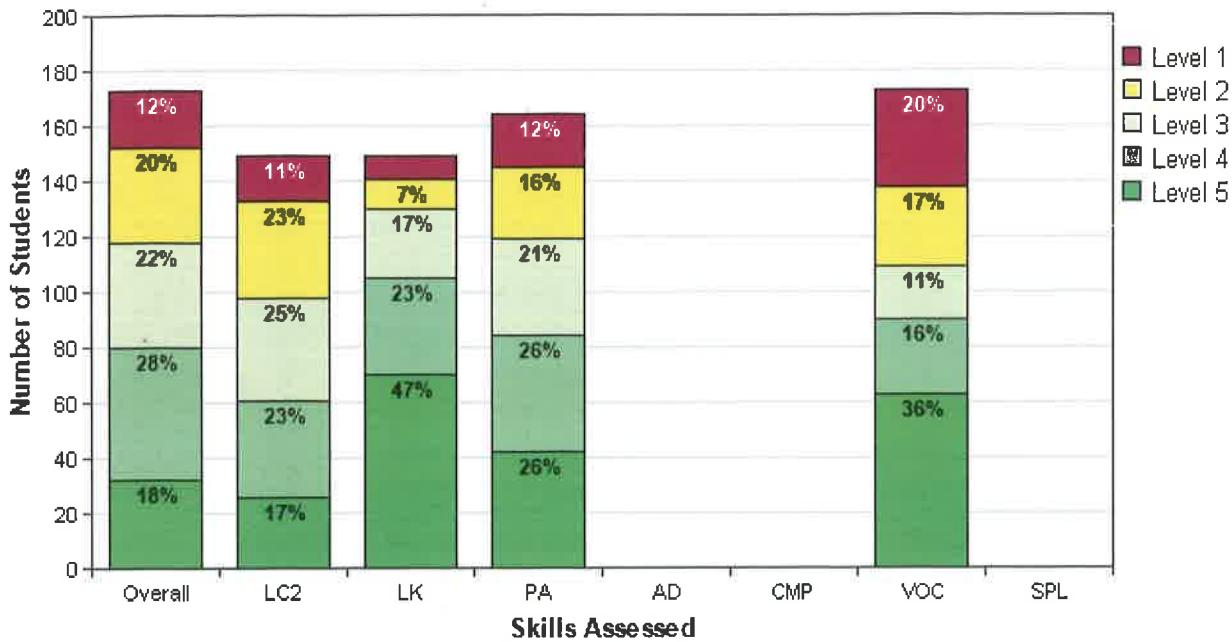

View levels in table as [Numbers](#) or [Percentages](#).

August - September (Overall Reading)

View as CSV

Skill Growth by Level

ISIP™ Early Reading results for Bloomfield Early Childhood Center

at Bloomfield School District - 2018/2019 School Year
as of Tue Mar 12 2019 01:13:52 PM (-06:00)

Kindergarten - Overall Reading

Summary

ISIP™ Early Reading results for Bloomfield Early Childhood Center

at Bloomfield School District - 2018/2019 School Year
as of Tue Mar 12 2019 01:14:16 PM (-06:00)

Kindergarten - March 2019

Overall Reading Results

Distribution Report

ISIP™ Early Reading results for Bloomfield Early Childhood Center

at Bloomfield School District - 2018/2019 School Year
as of Tue Mar 12 2019 01:14:41 PM (-06:00)