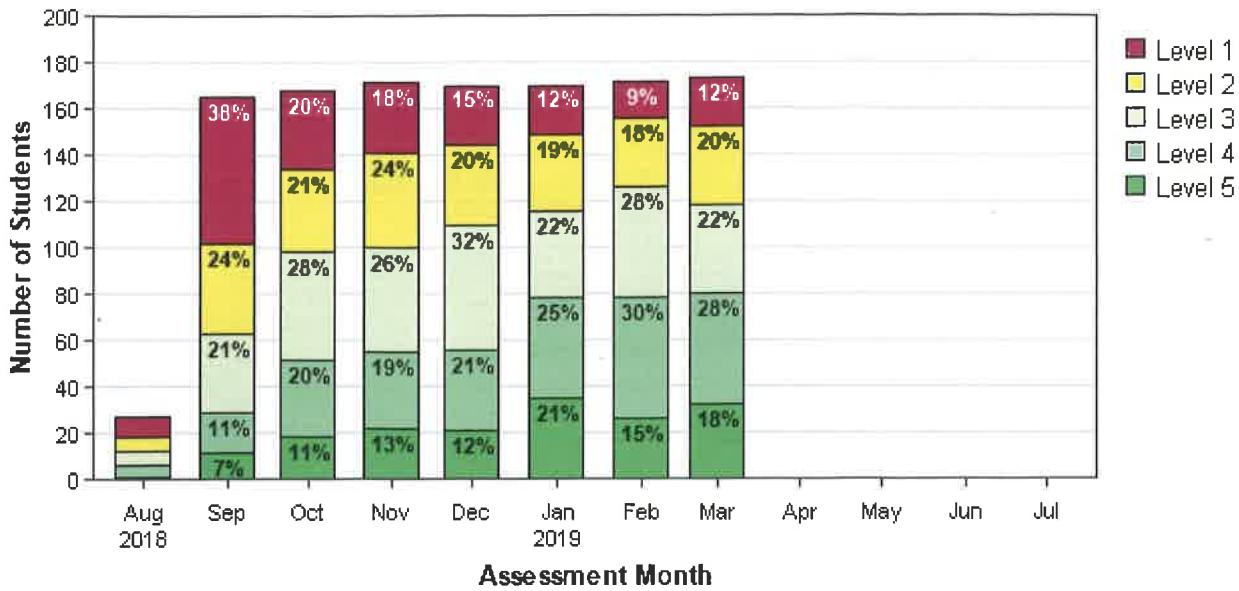

Level Movement

ISIP™ Early Reading results for Bloomfield Early Childhood Center

at Bloomfield School District - 2018/2019 School Year
 as of Tue Mar 12 2019 01:35:22 PM (-06:00)

Kindergarten - Overall Reading

View levels in table as [Numbers](#) or [Percentages](#).

August - September (Overall Reading)

View as CSV

Skill Growth by Level

ISIP™ Early Reading results for Bloomfield Early Childhood Center

at Bloomfield School District - 2018/2019 School Year
as of Tue Mar 12 2019 01:13:52 PM (-06:00)