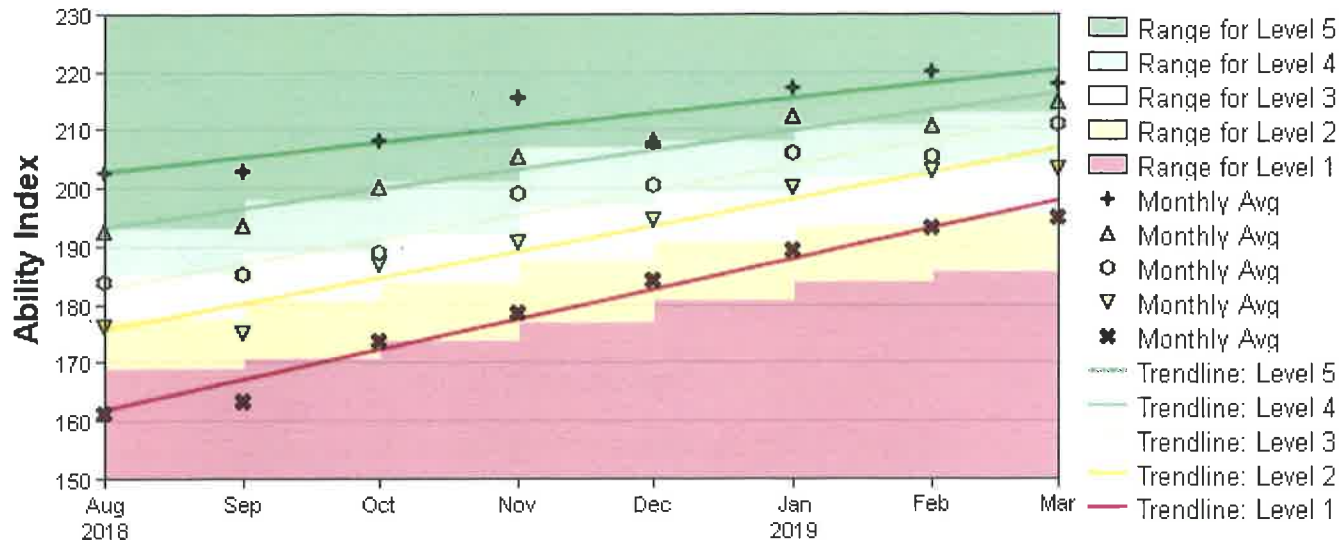

View levels in table as [Numbers](#) or [Percentages](#).

August - September (Overall Reading)

View as CSV

Skill Growth by Level

ISIP™ Early Reading results for Bloomfield Early Childhood Center

at Bloomfield School District - 2018/2019 School Year
as of Tue Mar 12 2019 01:13:52 PM (-06:00)

Kindergarten - Overall Reading

Summary

ISIP™ Early Reading results for Bloomfield Early Childhood Center

at Bloomfield School District - 2018/2019 School Year
as of Tue Mar 12 2019 01:14:16 PM (-06:00)

Kindergarten - March 2019