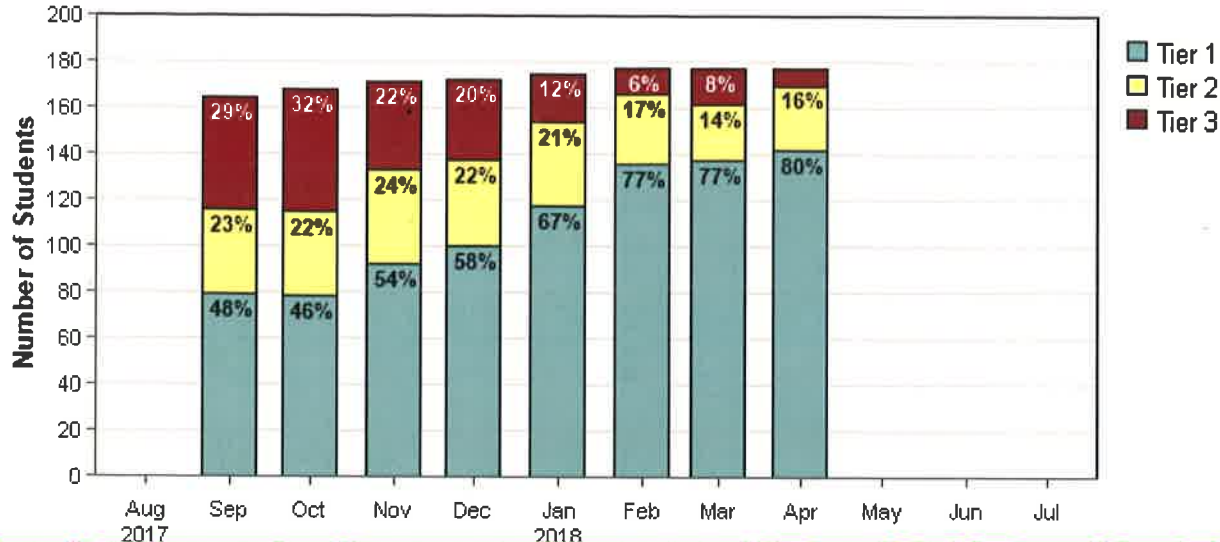

Tier Movement

ISIP™ Math results for Bloomfield Early Childhood Ctr

at Bloomfield School District - 2017/2018 School Year
as of Fri Apr 13 2018 12:12:56 PM (-06:00)

Kindergarten - Overall Math

Ability Growth by Tier