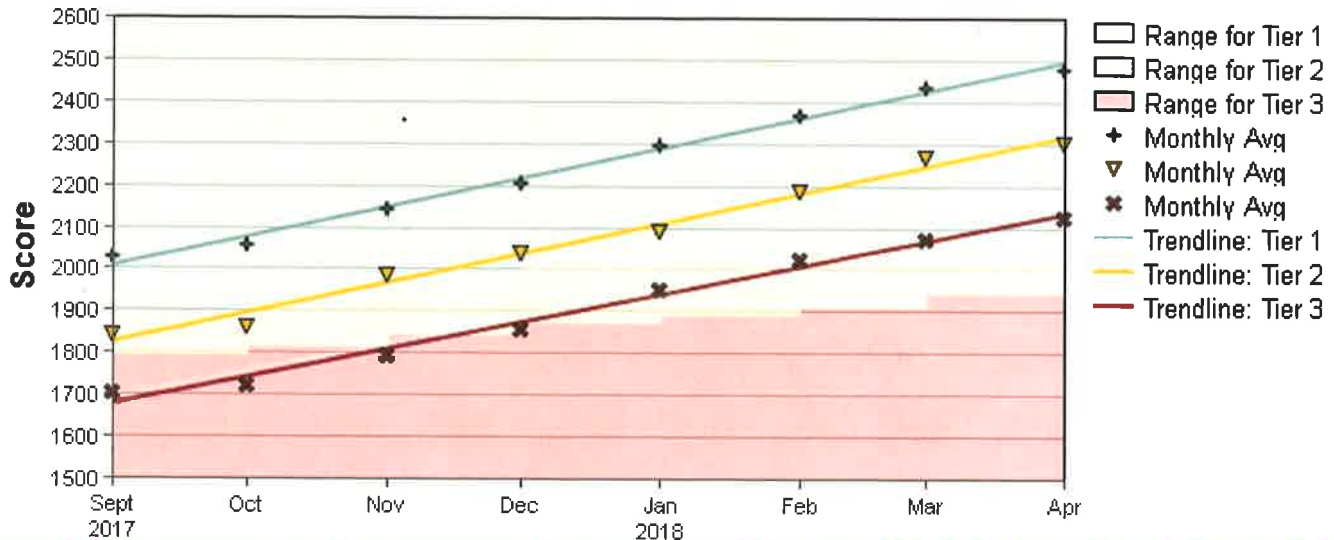

Tier Movement

ISIP™ Math results for Bloomfield Early Childhood Ctr

at Bloomfield School District - 2017/2018 School Year
as of Fri Apr 13 2018 12:12:56 PM (-06:00)

Kindergarten - Overall Math

Ability Growth by Tier

ISIP™ Math results for Bloomfield Early Childhood Ctr

at Bloomfield School District - 2017/2018 School Year
as of Fri Apr 13 2018 12:13:32 PM (-06:00)

Kindergarten - Overall Math

Distribution Report

ISIP™ Math results for Bloomfield Early Childhood Ctr